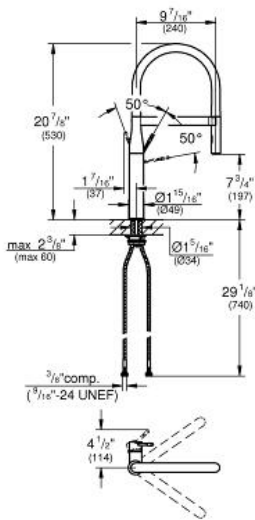

ESSENCE PROFESSIONAL  
Single-Handle Kitchen Faucet  
MODEL # 30295DC0

Pure Freude  
an Wasser

GROHE

ADA

**Product Description:**  
ESSENCE PROFESSIONAL  
Single-Handle Kitchen Faucet

**Standard Specification:**

- Single hole installation
- **GROHE StarLight** finish
- **GROHE SilkMove** 28 mm ceramic cartridge flow strainer
- With integrated temperature limiter
- Professional spray
- With flexible, hygienic GROHFlexx kitchen Santoprene hose
- Diverter: laminar spray/SpeedClean shower jet
- Automatic return to laminar spray
- Metal spray
- **GROHE EasyDock M** integrated magnet for seamless docking of the spray head
- Swivel spout
- Swivel area 360°
- Protected against backflow
- Stainless steel flex lines
- Quick installation system
- Max Flow Rate 1.75 gpm